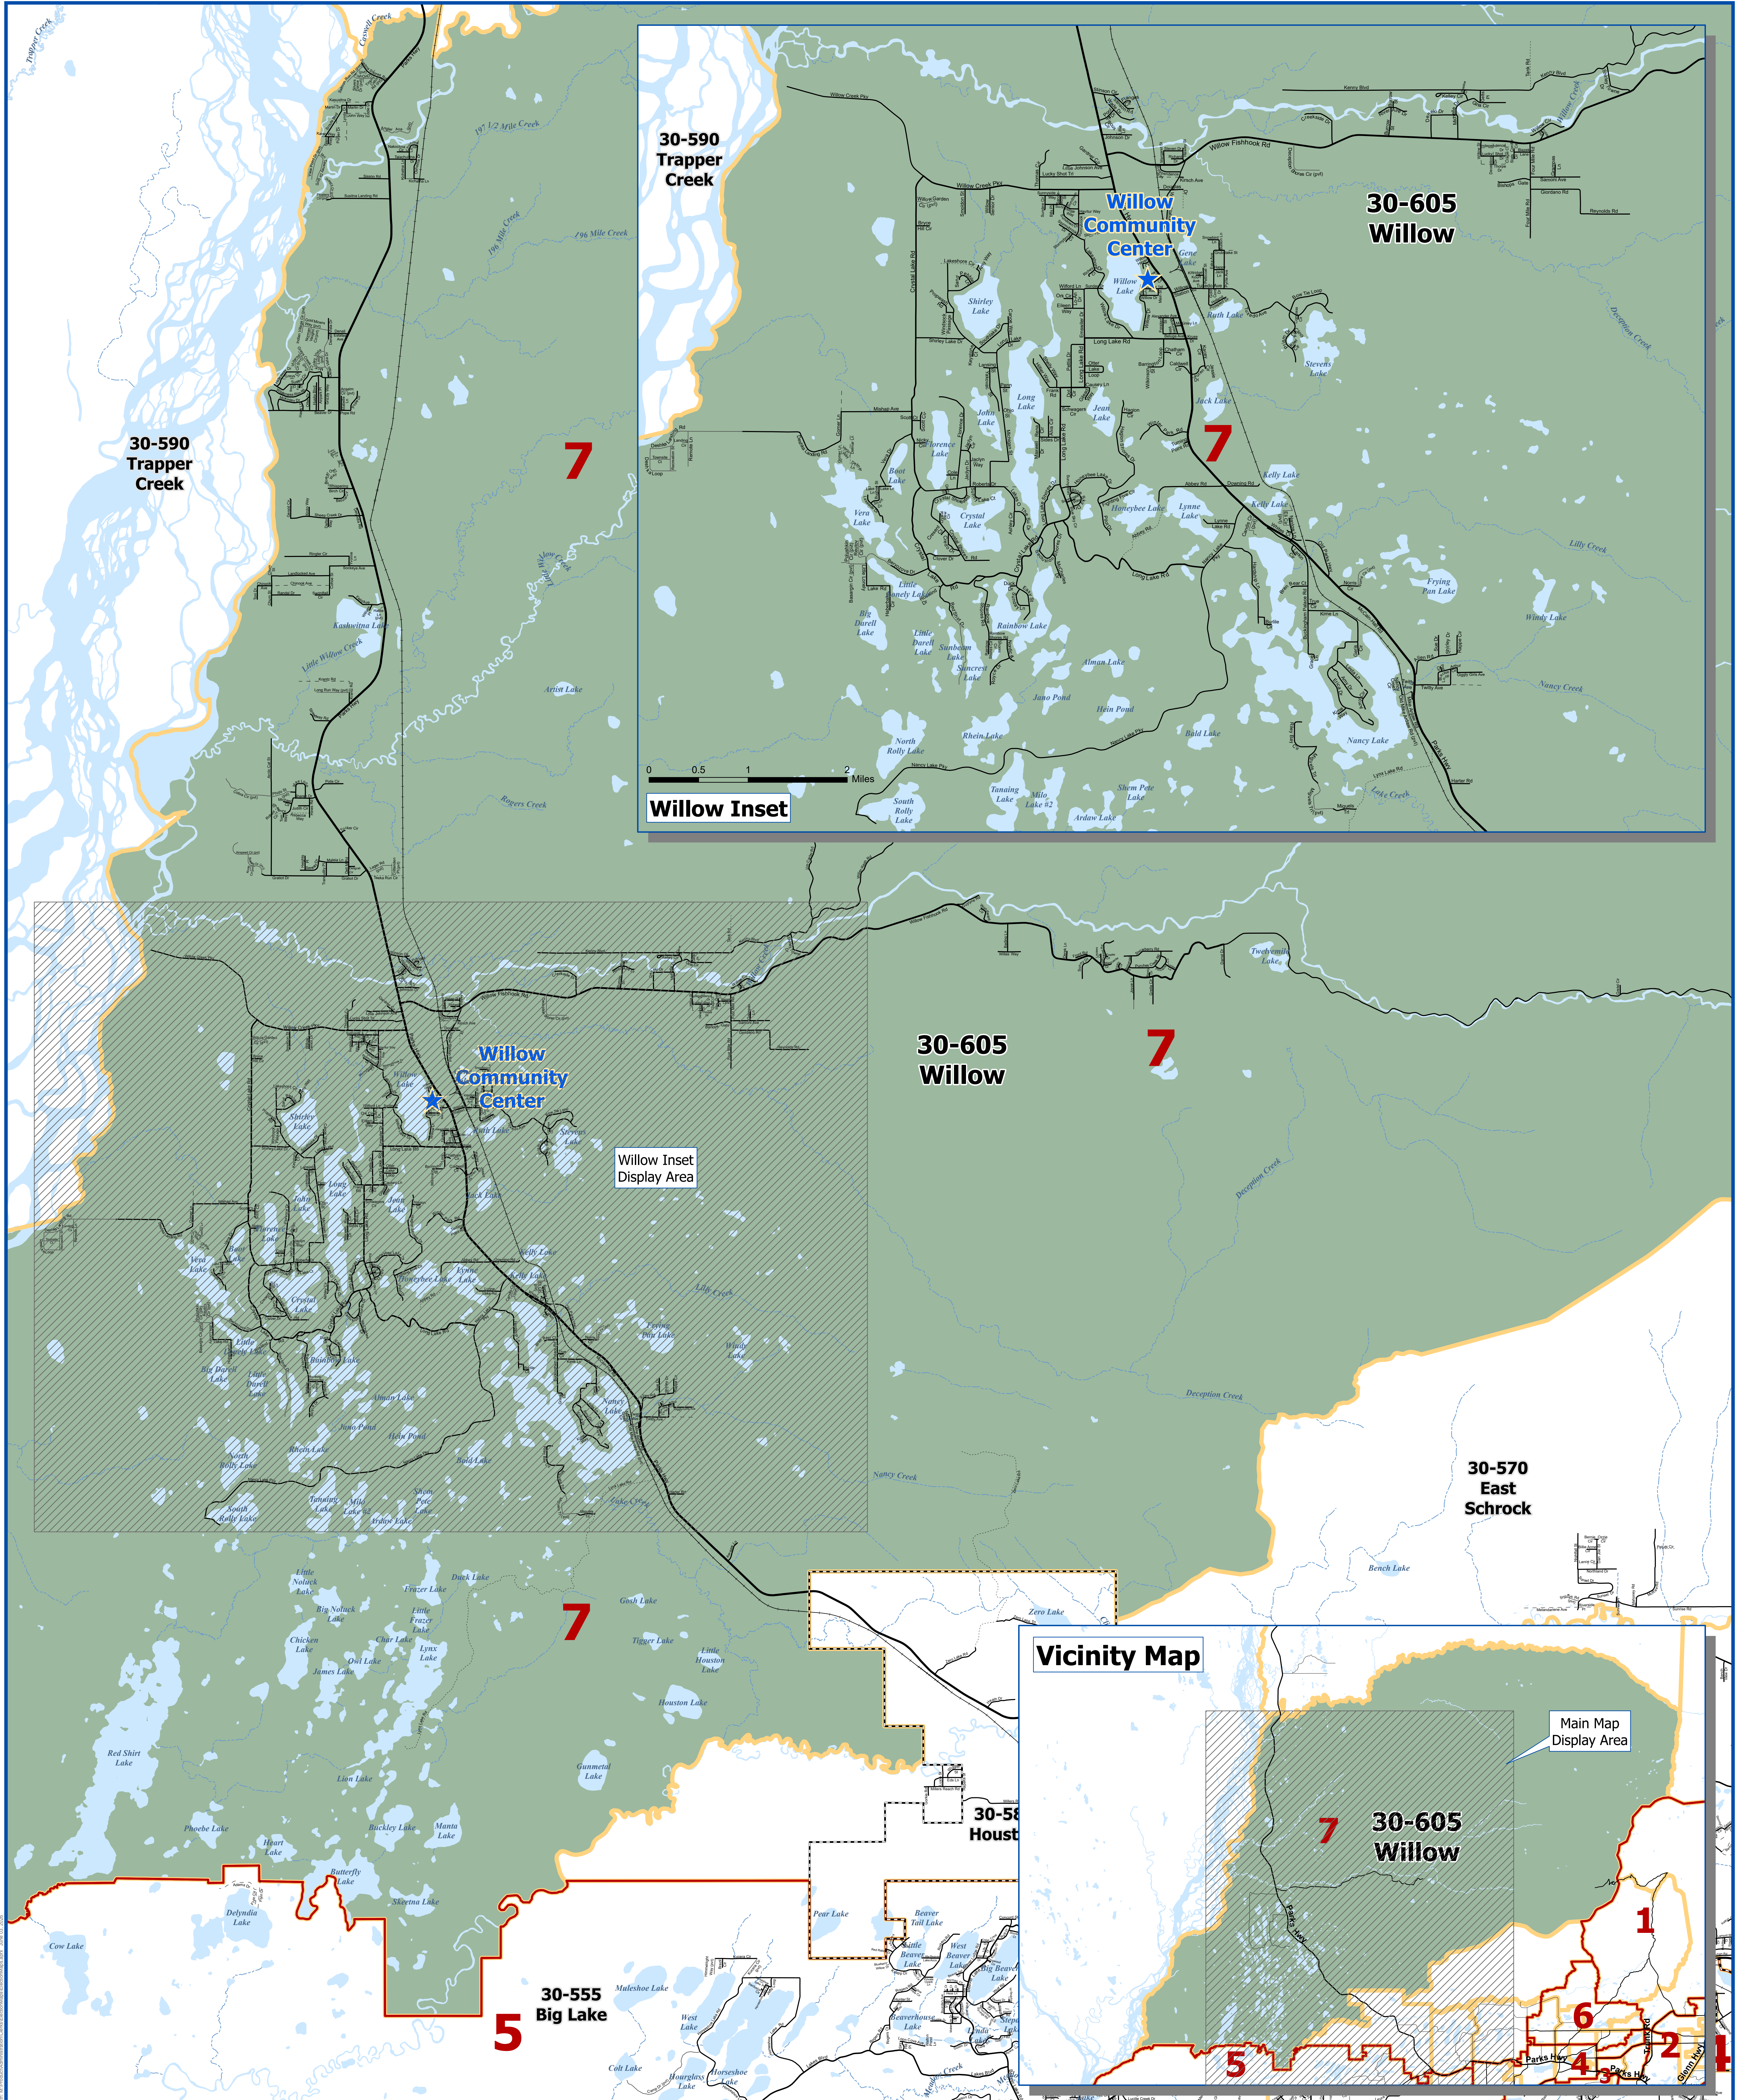

# Matanuska-Susitna Borough Voting Precincts

- Polling Location
- City Boundaries
- Voting Precincts
- Assembly District Boundaries
- Matanuska Susitna Borough Boundary
- Highway
- Major Waterbodies
- Medium
- Minor
- Private
- Not Constructed
- Railroad
- Streams

Precinct # 30-605 Willow  
 Poll Location:  
**WILLOW COMMUNITY CENTER**  
 23557 W. Willow Comm Center Circle

Prepared by MSB  
 IT Department - GIS Division  
 Data Sources: Matanuska-Susitna Borough,  
 State of Alaska Division of Elections